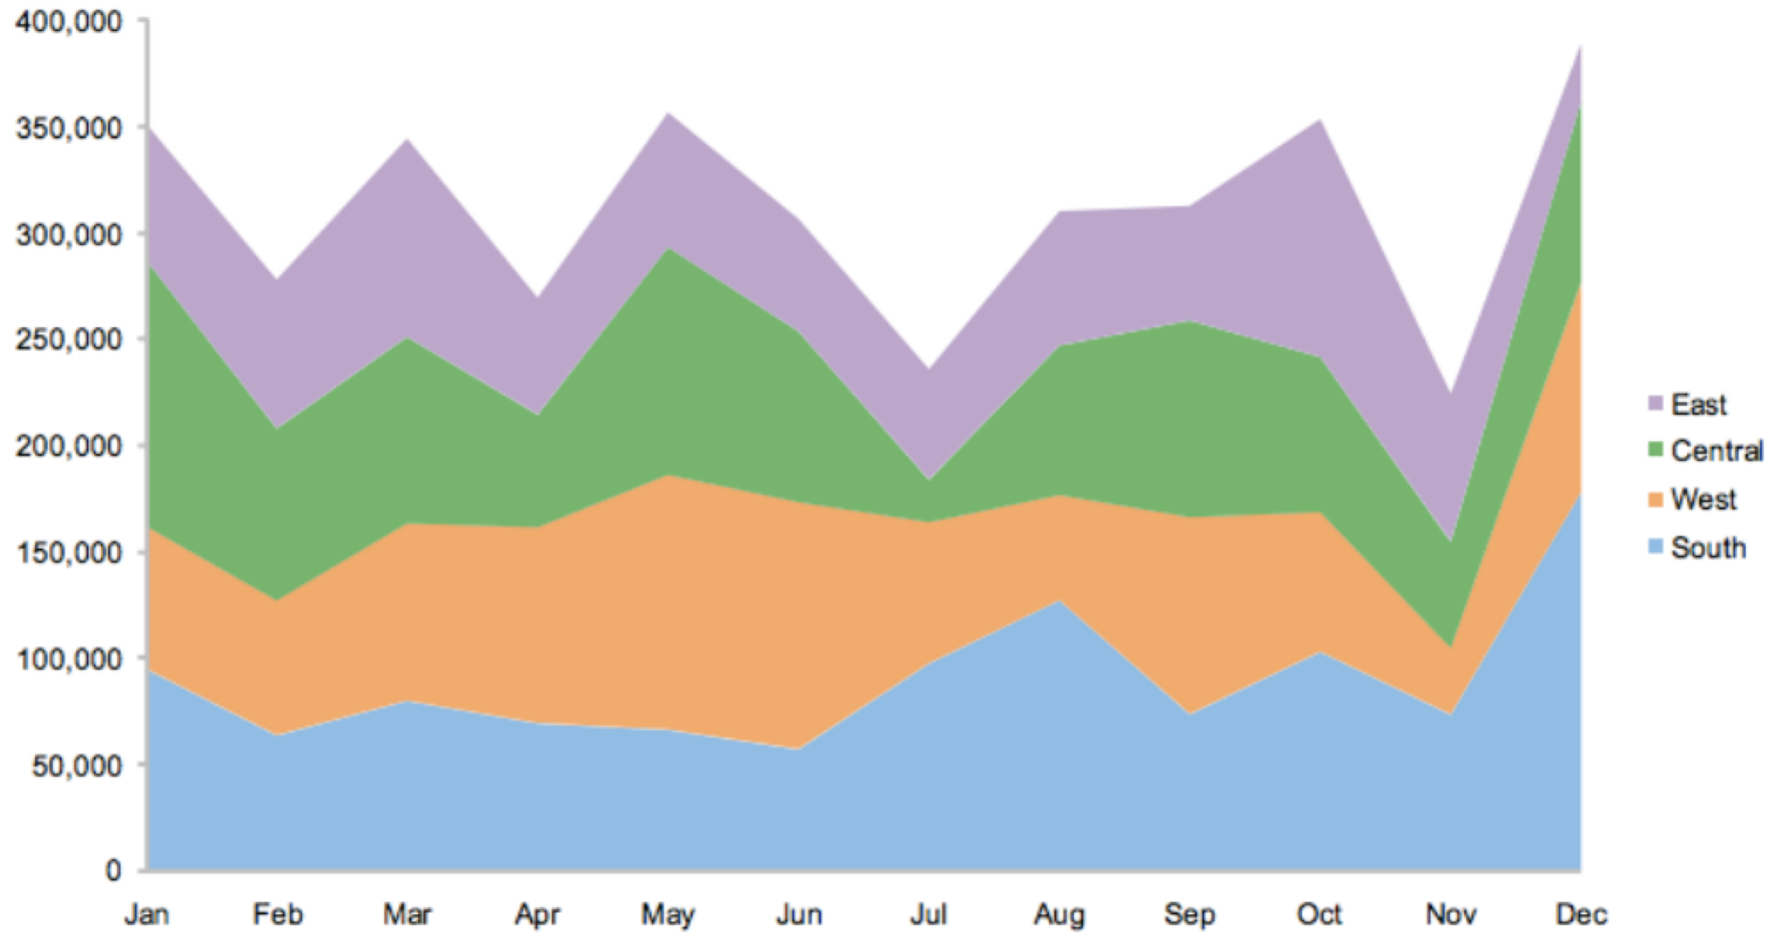

Displays

Bars vs. Lines

Displays: proportions

Displays: proportions

Displays: proportions

Displays: proportions

<http://xkcd.com/388/>

Displays: proportions

London Cholera Epidemic

-- Edward Tufte,
Visual and Statistical Thinking

Displays: proportions

-  friday @ 10:30am
-  sunday @ 5pm
-  saturday @ 2pm
-  sunday @ 2pm
-  friday @ 11:30am
-  1st and 3rd wed
-  2nd and 4th wed
-  2nd and 4th wed
-  saturday @ 3pm
-  sunday @ 4:30pm
-  friday @ 7:30pm
-  saturday @ 8pm
-  friday @ 8pm
-  saturday @ 6pm
-  saturday @ 7
-  saturday @ 6