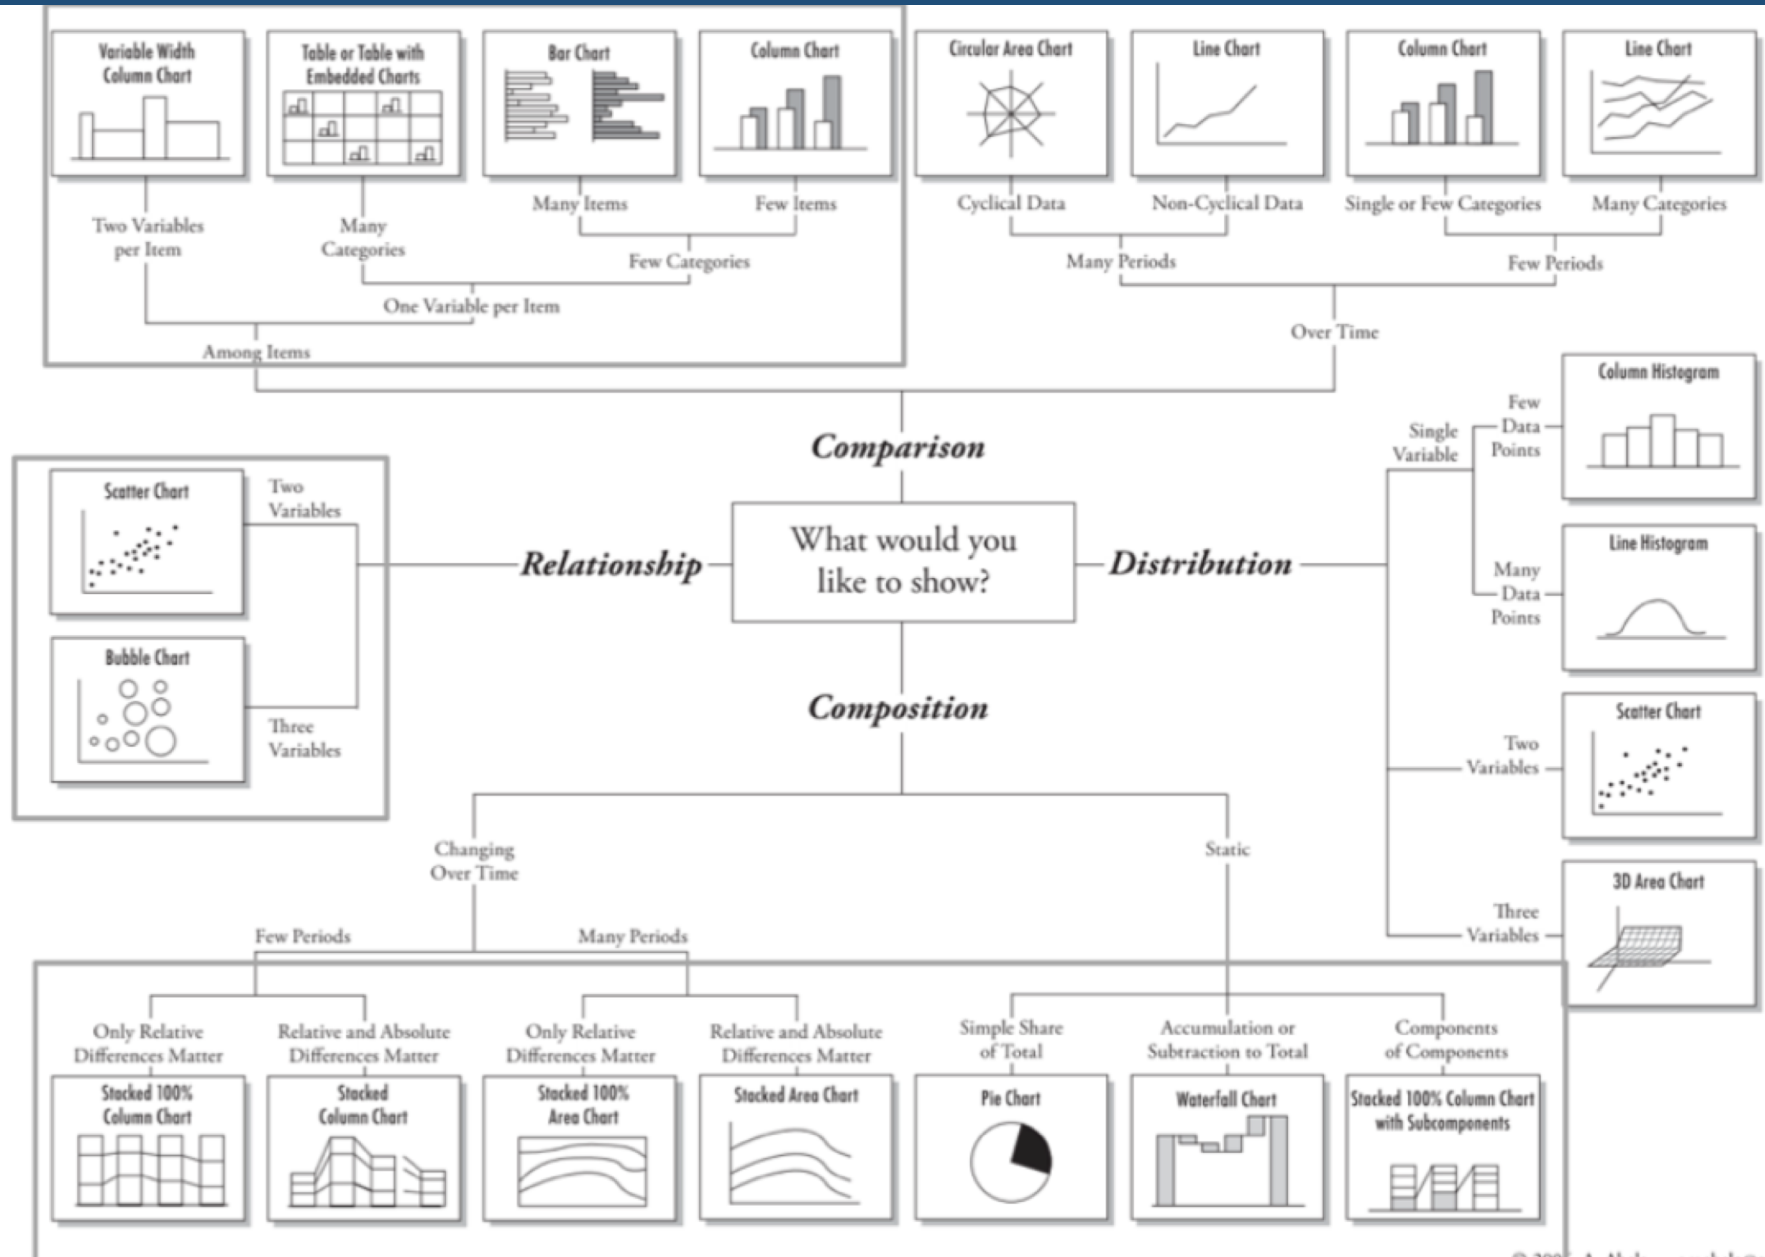

Scope

*“You should have stayed with the soup question.
The object of a question is to obtain information
that matters only to us”*

-- Sean Connery in Finding Forrester (movie)

Scope

- Making plots is effectively providing an answer to an implicit question
- You get to pick the way to express the answer
- Ensure the answer doesn't leave the viewer with uncertainty as to **what it's answering** or the **completeness of the answer**
- A good plot should invoke and inspire new questions

Agenda

- EDA Refresher
- Effective Visualization
 - Graphical Integrity
 - Scope
 - Displays
 - Sensible Design
- Communication
 - Motivation
 - Key Considerations

Agenda

- EDA Refresher
- Effective Visualization
 - Graphical Integrity
 - Scope
 - Displays
 - Sensible Design
- Communication
 - Motivation
 - Key Considerations

Displays

Bars vs. Lines

Displays: proportions

Displays: proportions

Displays: proportions

Displays: proportions

<http://xkcd.com/388/>

Displays: proportions

London Cholera Epidemic

-- Edward Tufte,
Visual and Statistical Thinking

Displays: proportions

-  friday @ 10:30am
-  sunday @ 5pm
-  saturday @ 2pm
-  sunday @ 2pm
-  friday @ 11:30am
-  1st and 3rd wed
-  2nd and 4th wed
-  2nd and 4th wed
-  saturday @ 3pm
-  sunday @ 4:30pm
-  friday @ 7:30pm
-  saturday @ 8pm
-  friday @ 8pm
-  saturday @ 6pm
-  saturday @ 7
-  saturday @ 6