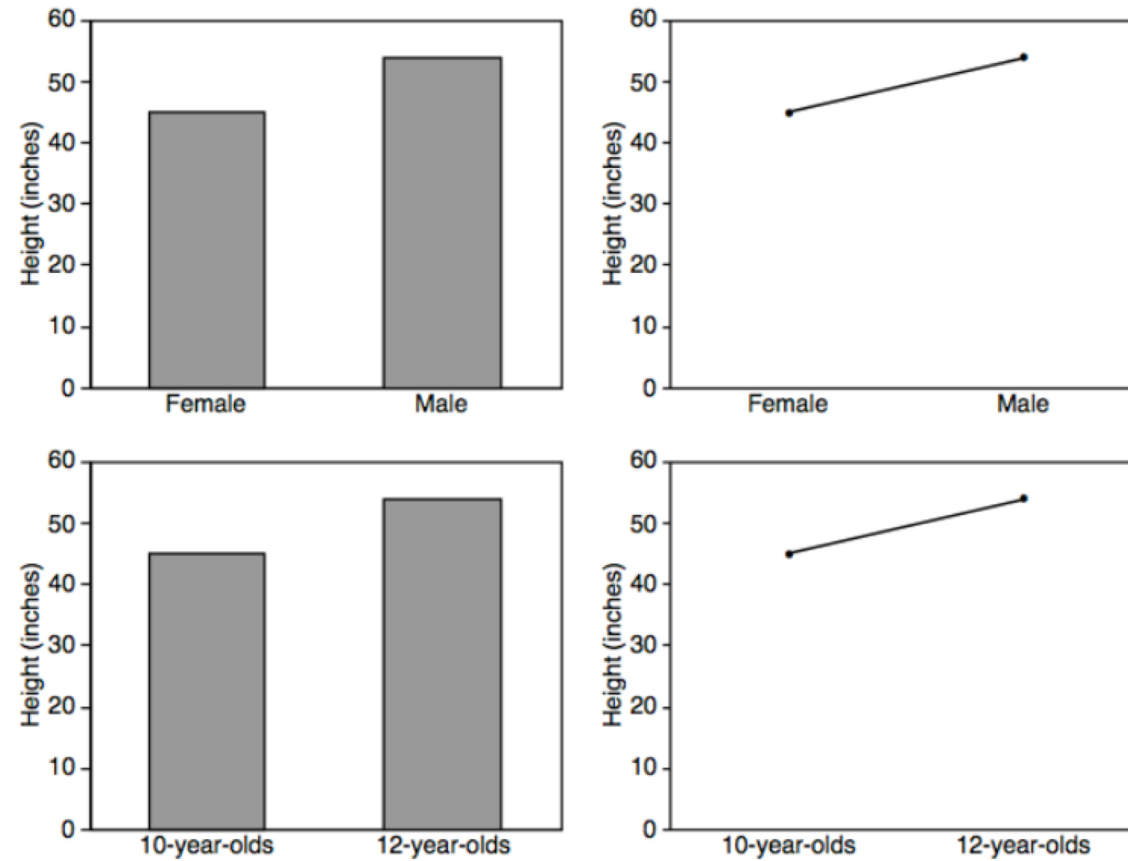

Scope

*“You should have stayed with the soup question.
The object of a question is to obtain information
that matters only to us”*

-- Sean Connery in Finding Forrester (movie)

Scope

- Making plots is effectively providing an answer to an implicit question
- You get to pick the way to express the answer
- Ensure the answer doesn't leave the viewer with uncertainty as to **what it's answering** or the **completeness of the answer**
- A good plot should invoke and inspire new questions

Displays

Bars vs. Lines

Displays: proportions

Displays: proportions

Displays: proportions

Displays: proportions

<http://xkcd.com/388/>

Displays: proportions

London Cholera Epidemic

-- Edward Tufte,
Visual and Statistical Thinking

Displays: proportions

-  friday @ 10:30am
-  sunday @ 5pm
-  saturday @ 2pm
-  sunday @ 2pm
-  friday @ 11:30am
-  1st and 3rd wed
-  2nd and 4th wed
-  2nd and 4th wed
-  saturday @ 3pm
-  sunday @ 4:30pm
-  friday @ 7:30pm
-  saturday @ 8pm
-  friday @ 8pm
-  saturday @ 6pm
-  saturday @ 7
-  saturday @ 6