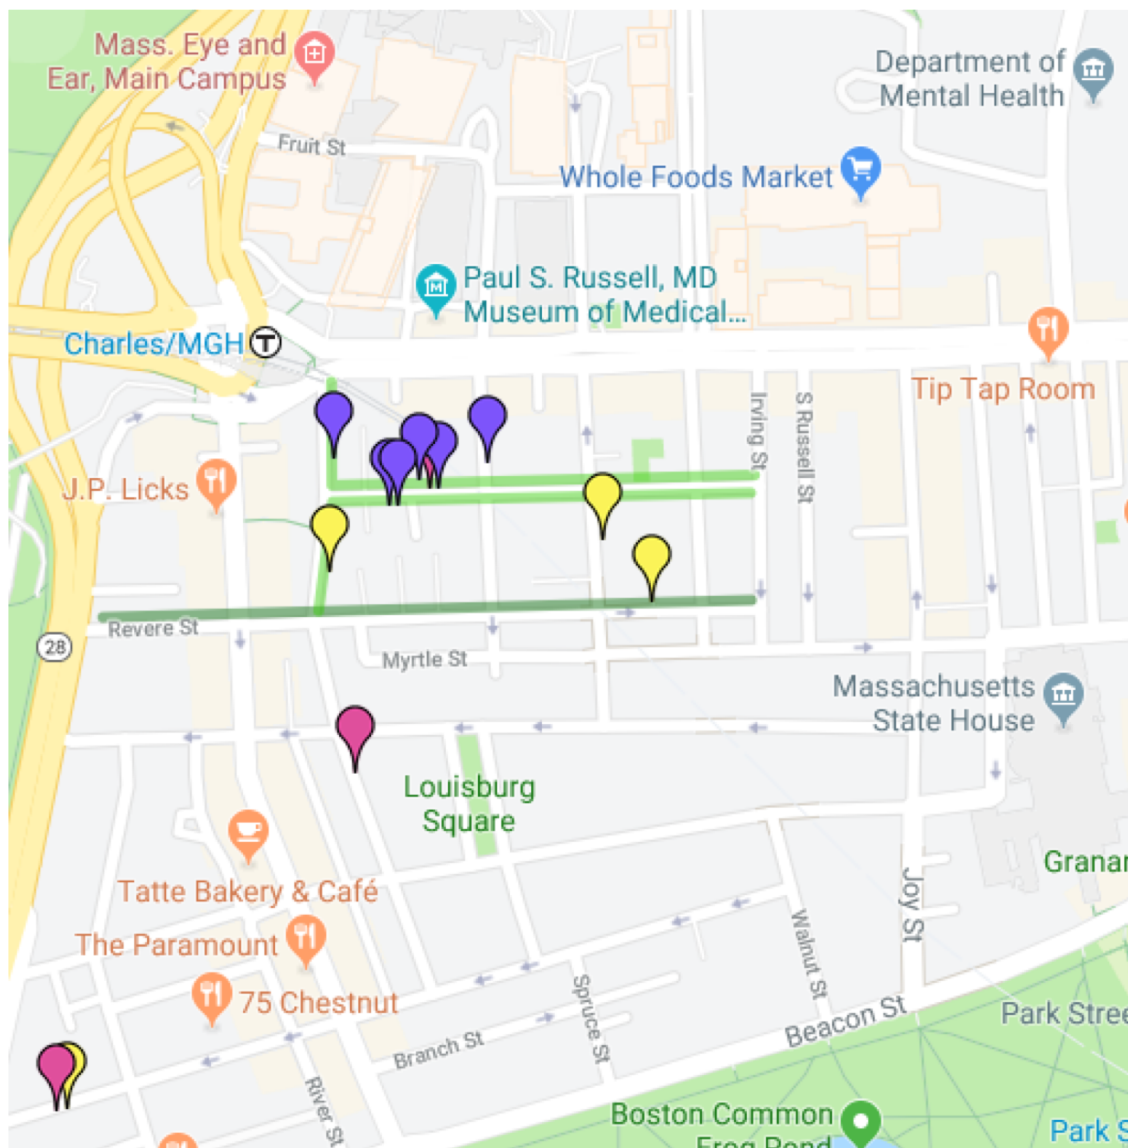

Displays

Bars vs. Lines

Displays: proportions

Displays: proportions

Displays: proportions

Displays: proportions

<http://xkcd.com/388/>

Displays: proportions

London Cholera Epidemic

-- Edward Tufte,
Visual and Statistical Thinking

Displays: proportions

-  friday @ 10:30am
-  sunday @ 5pm
-  saturday @ 2pm
-  sunday @ 2pm
-  friday @ 11:30am
-  1st and 3rd wed
-  2nd and 4th wed
-  2nd and 4th wed
-  saturday @ 3pm
-  sunday @ 4:30pm
-  friday @ 7:30pm
-  saturday @ 8pm
-  friday @ 8pm
-  saturday @ 6pm
-  saturday @ 7
-  saturday @ 6