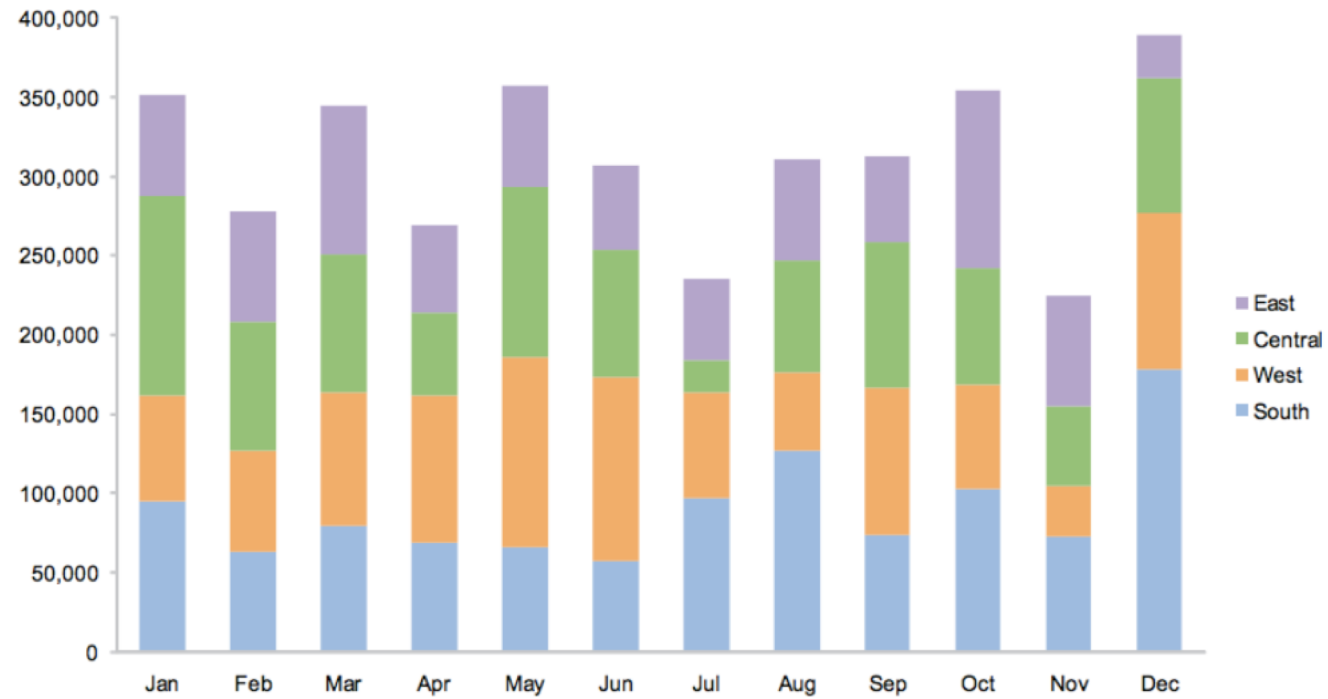

Displays

Bars vs. Lines

Displays: proportions

Displays: proportions

Displays: proportions

Displays: proportions

<http://xkcd.com/388/>

Displays: proportions

London Cholera Epidemic

-- Edward Tufte,
Visual and Statistical Thinking

Displays: proportions

-  friday @ 10:30am
-  sunday @ 5pm
-  saturday @ 2pm
-  sunday @ 2pm
-  friday @ 11:30am
-  1st and 3rd wed
-  2nd and 4th wed
-  2nd and 4th wed
-  saturday @ 3pm
-  sunday @ 4:30pm
-  friday @ 7:30pm
-  saturday @ 8pm
-  friday @ 8pm
-  saturday @ 6pm
-  saturday @ 7
-  saturday @ 6