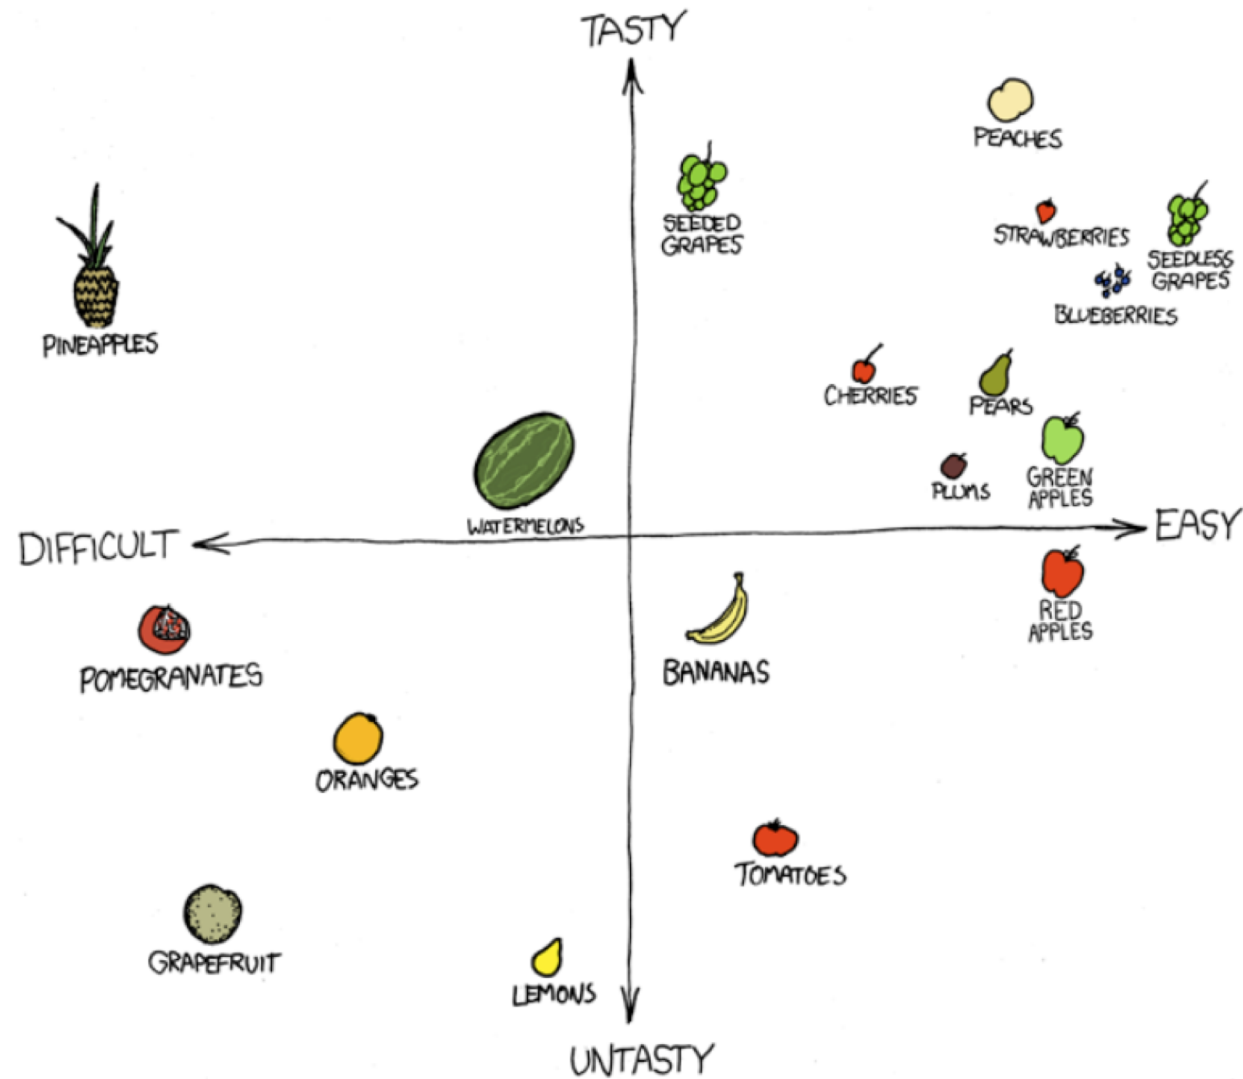

Scope

*“You should have stayed with the soup question.
The object of a question is to obtain information
that matters only to us”*

-- Sean Connery in Finding Forrester (movie)

Scope

- Making plots is effectively providing an answer to an implicit question
- You get to pick the way to express the answer
- Ensure the answer doesn't leave the viewer with uncertainty as to **what it's answering** or the **completeness of the answer**
- A good plot should invoke and inspire new questions

Displays

Bars vs. Lines

Displays: proportions

Displays: proportions

Displays: proportions

Displays: proportions

<http://xkcd.com/388/>

Displays: proportions

London Cholera Epidemic

-- Edward Tufte,
Visual and Statistical Thinking

Displays: proportions

-  friday @ 10:30am
-  sunday @ 5pm
-  saturday @ 2pm
-  sunday @ 2pm
-  friday @ 11:30am
-  1st and 3rd wed
-  2nd and 4th wed
-  2nd and 4th wed
-  saturday @ 3pm
-  sunday @ 4:30pm
-  friday @ 7:30pm
-  saturday @ 8pm
-  friday @ 8pm
-  saturday @ 6pm
-  saturday @ 7
-  saturday @ 6